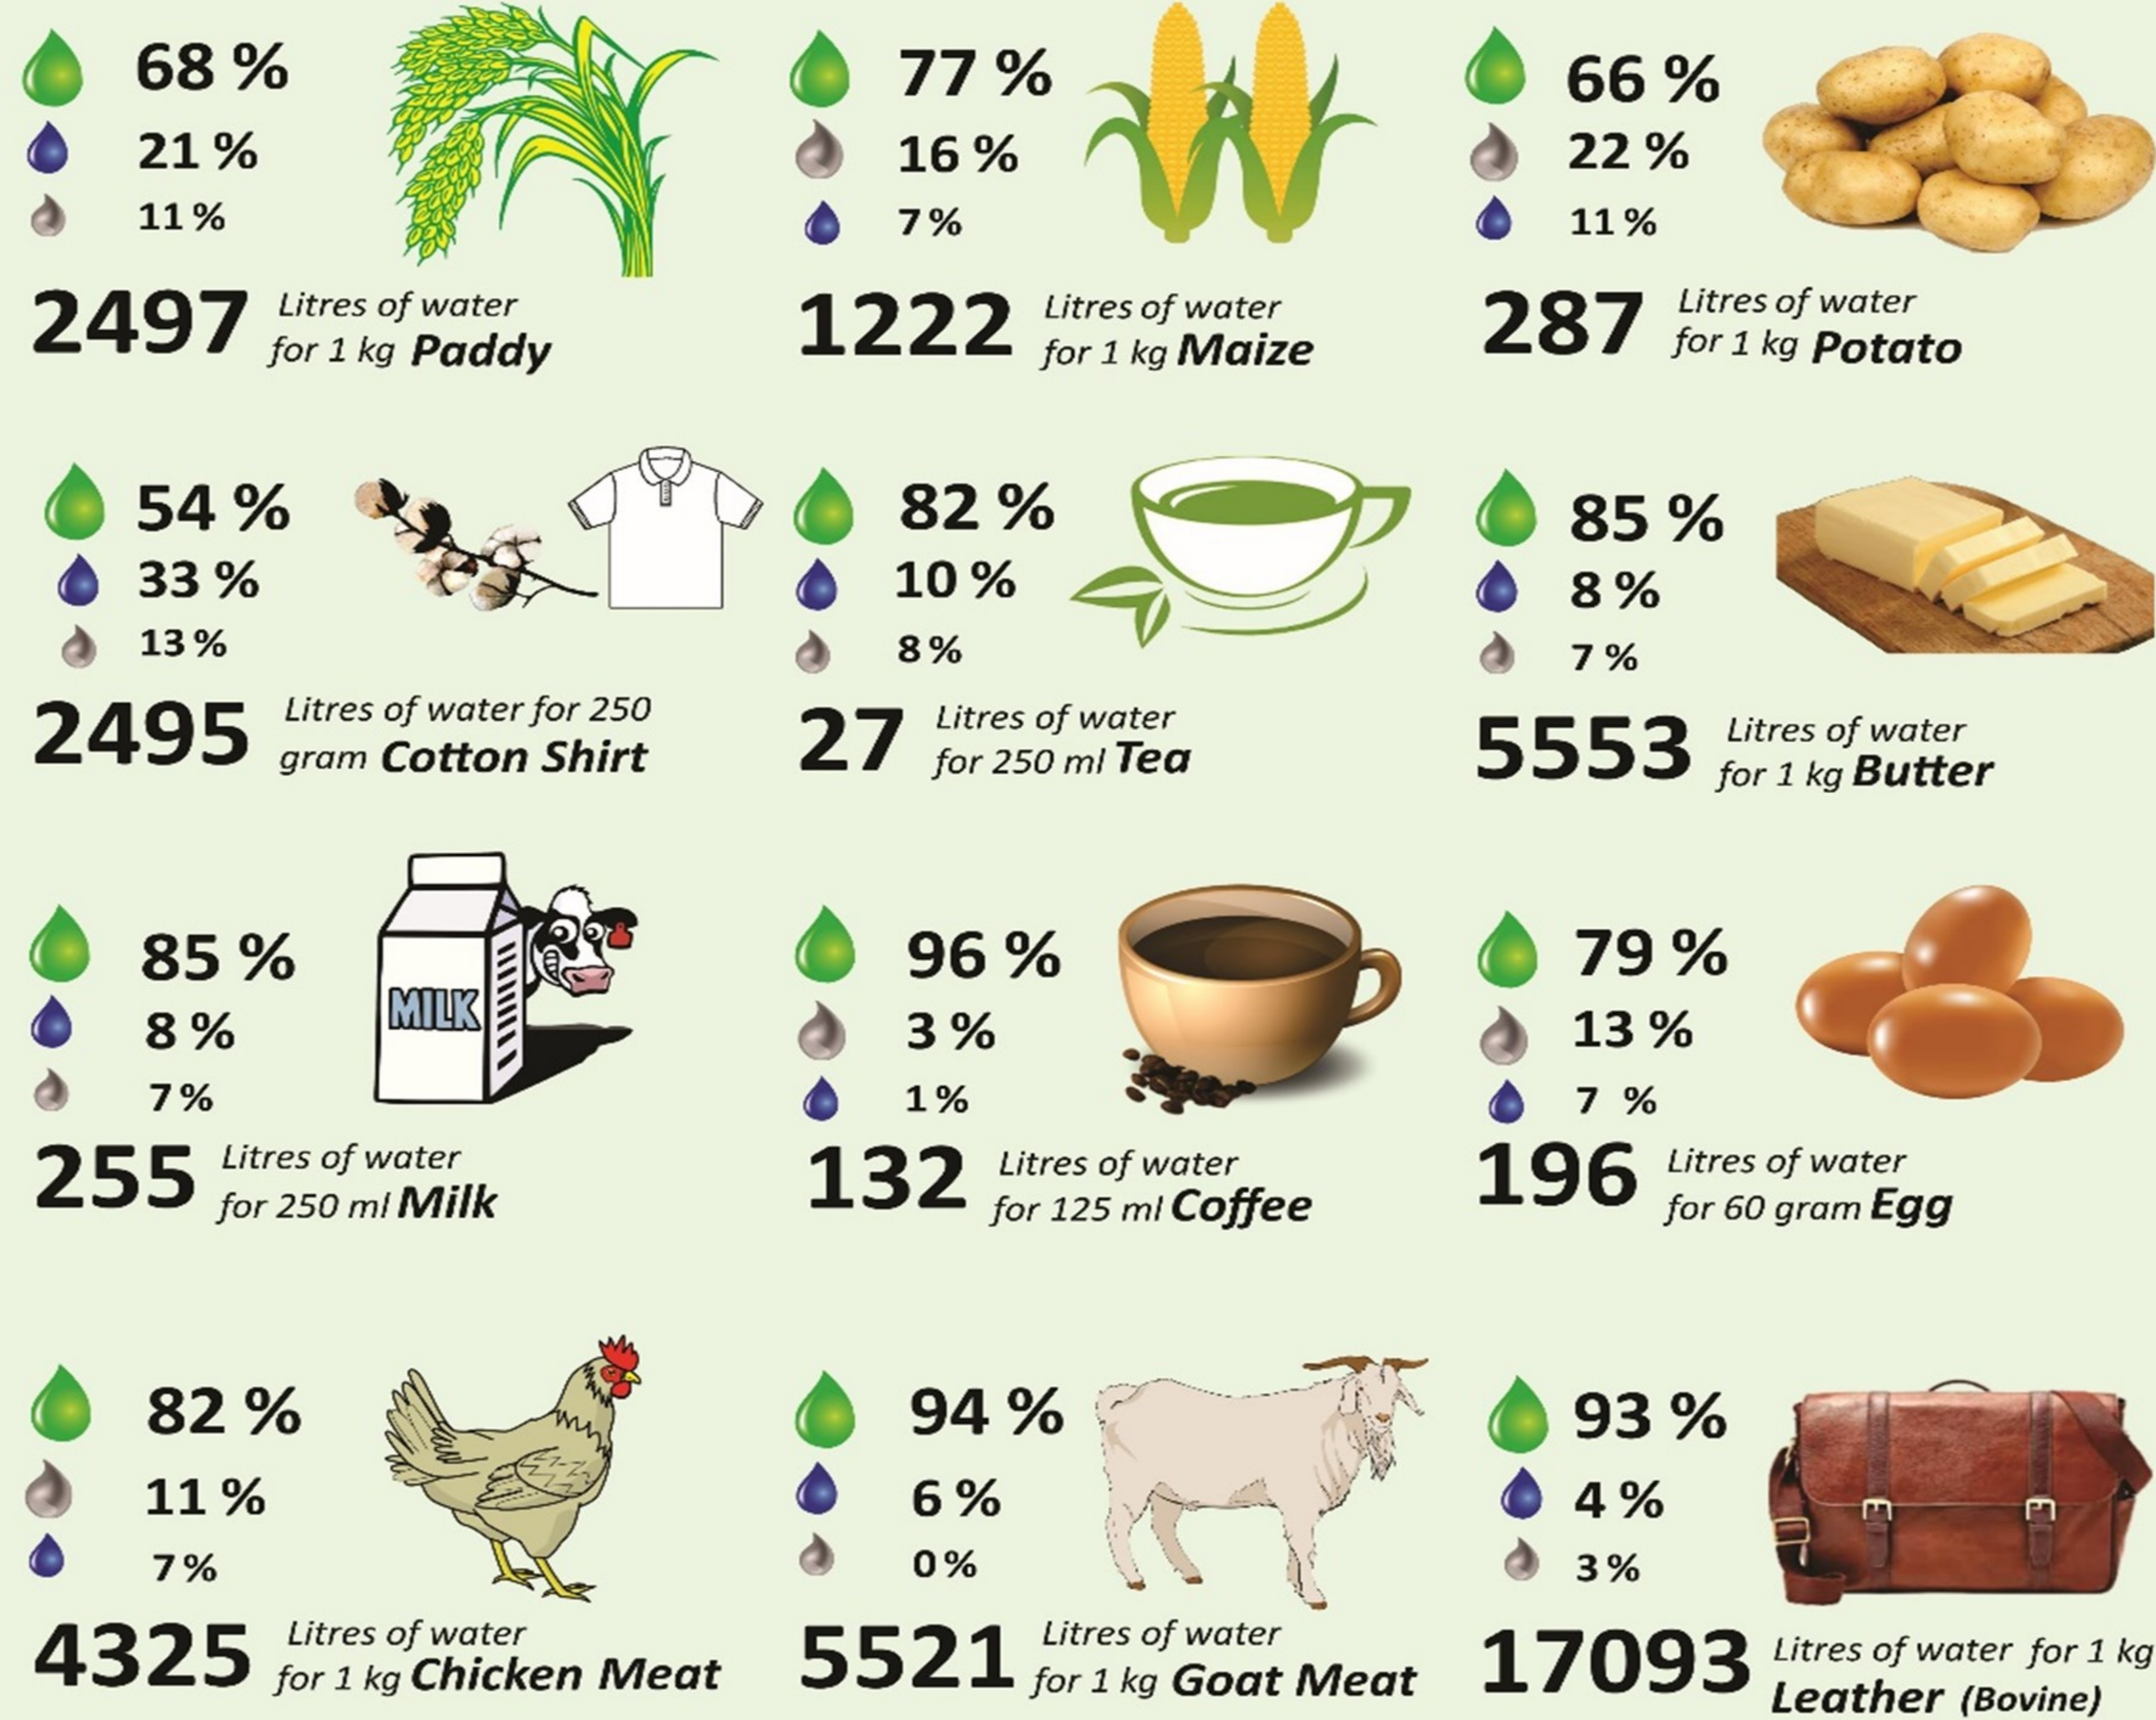

February

Mon	Tue	Wed	Thu	Fri	Sat	Sun
				1	2	3
Maha Shivaratri	5	6	7	8	9	10
11	12	13	14	15	16	17
18	19	20	Holi	22	23	24
25	26	27	28	29	30	31

March

Mon	Tue	Wed	Thu	Fri	Sat	Sun
1	2	3	4	5	6	7
8	9	10	11	12	13	14
15	16	Mahavir Jayanti	18	Good Friday	20	21
22	23	24	25	26	27	28
29	30					

April

Mon	Tue	Wed	Thu	Fri	Sat	Sun
		1	2	3	4	5
6	7	8	9	10	11	12
13	14	15	16	17	Buddha Purnima	19
20	21	22	23	24	25	26
27	28	29	30	31		

May

Mon	Tue	Wed	Thu	Fri	Sat	Sun
					1	2
3	4	Id-ul-Fitr	6	7	8	9
10	11	12	13	14	15	16
17	18	19	20	21	22	23
24	25	26	27	28	29	30

June

2019

WATER FOOTPRINT

Global Average

Water Footprint is the amount of water used to produce each of the services we use

Mon	Tue	Wed	Thu	Fri	Sat	Sun
1	2	3	4	5	6	7
8	9	10	11	12	13	14
15	16	17	18	19	20	21
22	23	26	25	26	27	28
29	30	31				