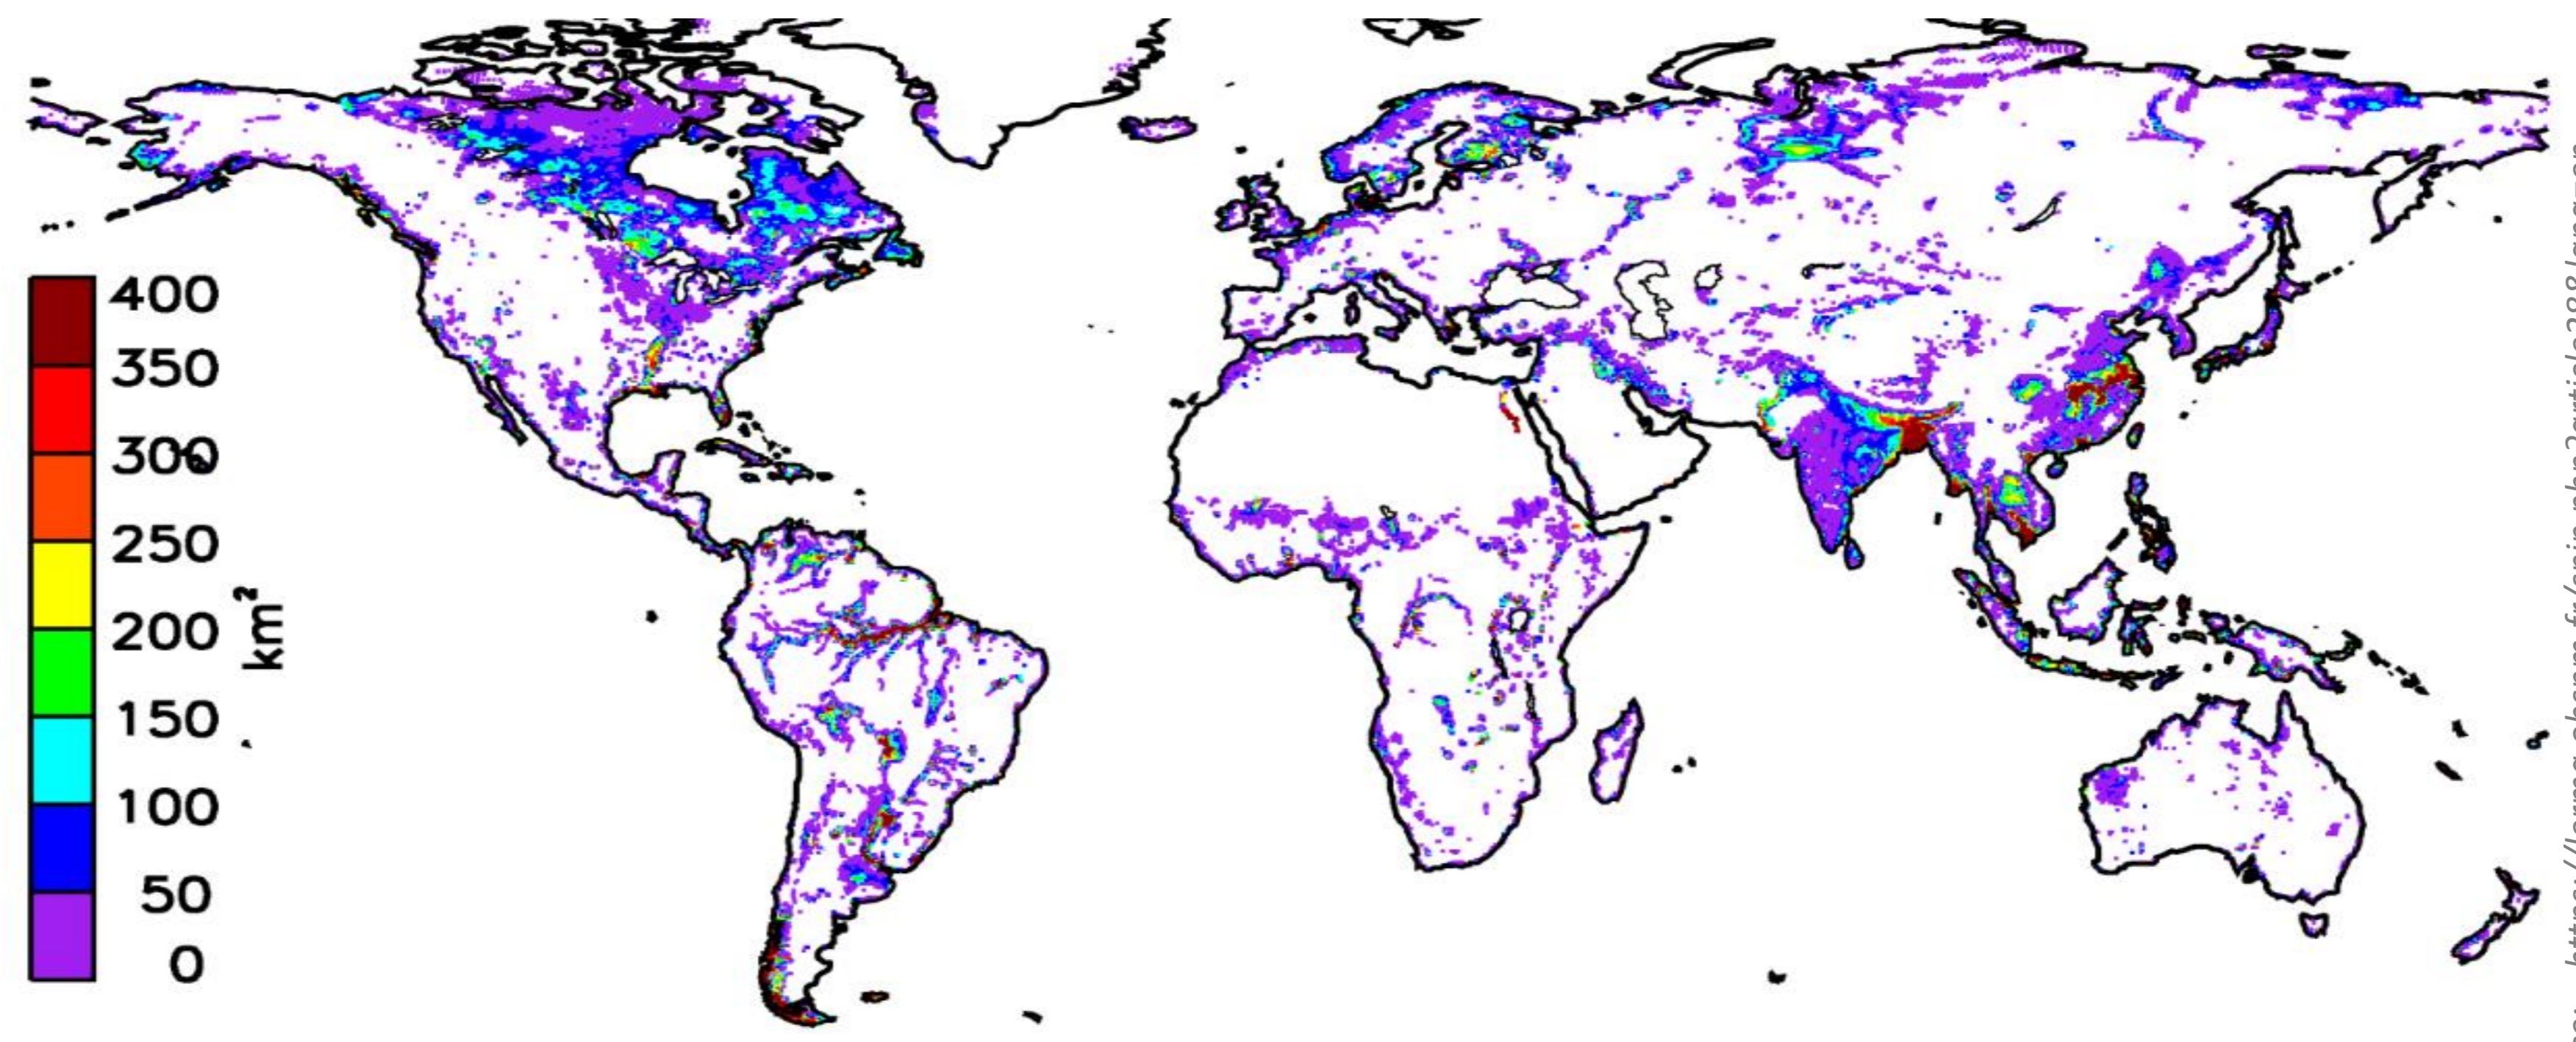

Mon	Tue	Wed	Thu	Fri	Sat	Sun
				1	2	3
4	5	6	7	8	9	10
11	12	13	14	15	16	17
18	19	20	21	22	23	24
25	Republic Day	27	28	29	30	31

Mon	Tue	Wed	Thu	Fri	Sat	Sun
1	2	3	4	5	6	7
8	9	10	11	12	13	14
15	16	17	18	19	20	21
22	23	24	25	26	27	28

Mon	Tue	Wed	Thu	Fri	Sat	Sun
1	2	3	4	5	6	7
8	9	10	Maha Shivaratri	12	13	14
15	16	17	18	19	20	21
22	23	24	25	26	27	28
Holi	Holi	31				

Mon	Tue	Wed	Thu	Fri	Sat	Sun
			1	Good Friday	3	4
5	6	7	8	9	10	11
12	13	Ambedkar Jayanti	15	16	17	18
19	20	Rama Navami	22	23	24	Mahavir Jayanti
26	27	28	29	30		

Mon	Tue	Wed	Thu	Fri	Sat	Sun
					Majdur Divas	2
3	4	5	6	7	8	9
10	11	12	Id-ul-Fitr	14	15	16
17	18	19	20	21	22	23
24	25	Buddha Purnima	27	28	29	30
31						

Mon	Tue	Wed	Thu	Fri	Sat	Sun
	1	2	3	4	5	6
7	8	9	10	11	12	13
14	15	16	17	18	19	20
21	22	23	24	25	26	27
28	29	30				

January
February
March
April
May
June

CALENDAR 2021

WHY WETLANDS NEED ATTENTION

Up to **19,500** Animal and plant species directly depends on wetlands

Up to **87%** of the global wetland resource has been lost since 1700

1-1.5 Million gallons of floodwater can be logged in 1 acre of wetland

ENDANGERED SPECIES **1/3** Endangered species rely directly, or indirectly, on wetlands for survival

CO2 **50** Times more carbon capturing capacity than rain forests

Up to **75%** Commercially harvested fish are from wetlands. That number is **95%** when we add shellfish

With **42 million acres area**, the Pantanal is the largest tropical wetland and one of the most pristine ecosystem in the world

Around 300 to 400 million people live close to wetlands and directly depends on it. Wetlands filter, clean and store water acting like kidneys for other ecosystems.

Without wetlands, cities have to spend more money to treat water, floods can have more devastating impacts on nearby communities, storm surges from hurricanes can penetrate farther inland, animals will be displaced or die out, and food supplies will disrupted, along with livelihoods.

WETLANDS IN BIHAR

4416 Wetlands **4032.09** square km **4.4 %** of the geographical area

941,000 ha of wetlands remain submerged for six to seven months a year

17582 Wetlands are less than 2.25 ha. **130** Wetlands are less than 100 ha.

500,000 ha Wetlands suitable for fishing

90 % of the total wetlands are in North Bihar & **10 %** of the total wetlands are in South Bihar

Kanwar Jheel is one of South Asia's largest freshwater **Oxbow lake** in Bihar which accounts for 273,395 ha and it is declared as a Ramsar Site in 2020.

Bihar had **412** listed species of wetlands dependent birds, out of which four had become critically endangered

Major Wetlands in Bihar; Kusheshwarsthan in Darbhanga , Barella Bird Sanctuary in Vaishali, Nagi Dam Bird Sanctuary in Jamui, Nakti Dam Bird Sanctuary in Jamui, Vikramshila Gangetic Dolphin Sanctuary in Bhagalpur, Udaypur Bird Sanctuary in West Champaran, Gogabil Pakshi Vihar in Katihar

Save the earth before it is too late and one way to do that is by protecting the wetlands.

Mon	Tue	Wed	Thu	Fri	Sat	Sun
			1	2	3	4
5	6	7	8	9	10	11
12	13	14	15	16	17	18
19	20	Bakrid	22	23	24	25
26	27	28	29	30	31	

Mon	Tue	Wed	Thu	Fri	Sat	Sun
						1
2	3	4	5	6	7	8
9	10	11	12	13	14	Indep. Day
16	17	18	Muharram	20	21	22
23	24	25	26	27	28	29
Krishna Janmashtami	31					

Mon	Tue	Wed	Thu	Fri	Sat	Sun
		1	2	3	4	5
6	7	8	9	10	11	12
13	14	15	16	17	18	19
20	21	22	23	24	25	26
27	28	29	30			

Mon	Tue	Wed	Thu	Fri	Sat	Sun
				1	Mahatma Gandhi Jayanti	3
4	5	6	7	8	9	10
11	12	13	14	Dussehra	16	17
18	19	20	21	22	23	24
27	28	27	28	29	30	31

Mon	Tue	Wed	Thu	Fri	Sat	Sun
1	2	3	Diwali	5	6	7
8	9	Chhath Puja	Chhath Puja	12	13	14
15	16	17	18	19	20	21
22	23	24	25	26	27	28
29	30					

Mon	Tue	Wed	Thu	Fri	Sat	Sun
		1	2	3	4	5
6	7	8	9	10	11	12
13	14	15	16	17	18	19
20	21	22	23	24	Christmas	26
27	28	29	30	31